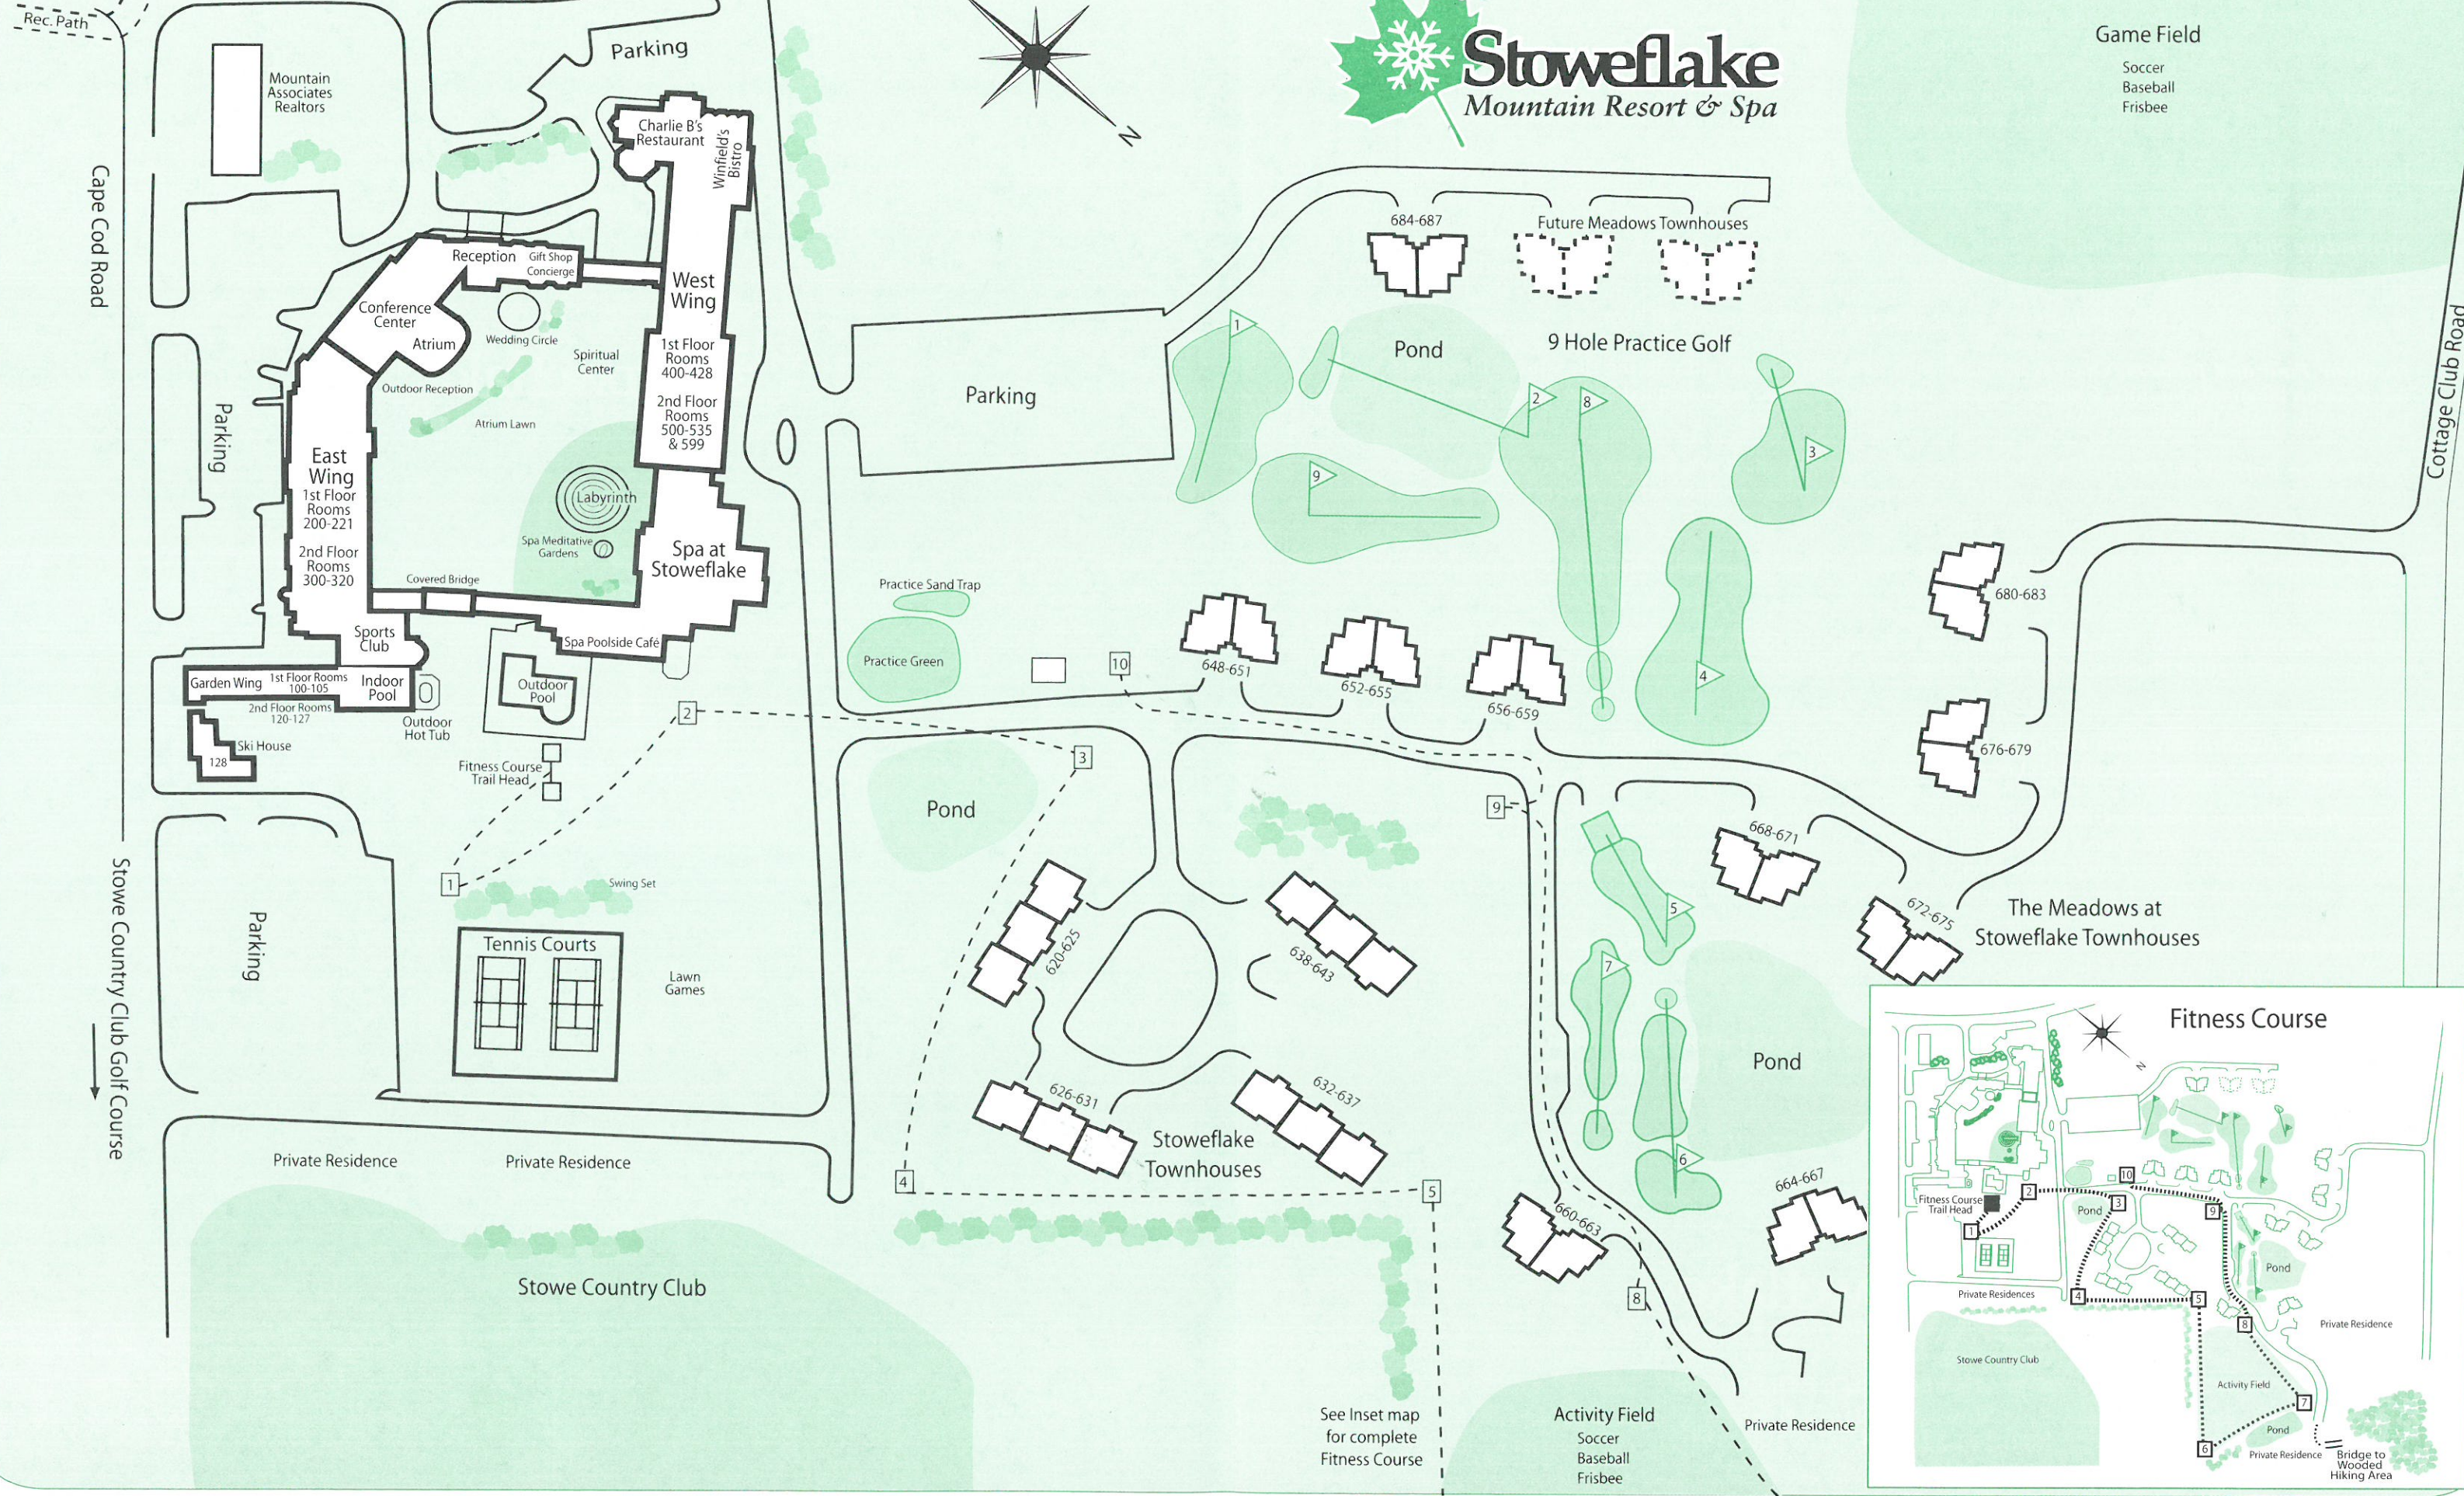

See Inset map for complete Fitness Course

Activity Field
Soccer
Baseball
Frisbee

Private Residence

Bridge to Wooded Hiking Area

Mountain Associates Realtors

Parking

Charlie B's Restaurant
Winfield's Bistro

Reception
Gift Shop
Concierge

Conference Center

Atrium
Wedding Circle

Spiritual Center

Spa at Stoweflake

Labyrinth
Spa Meditative Gardens

Covered Bridge

Sports Club

Spa Poolside Café

Indoor Pool

Outdoor Pool

Outdoor Hot Tub

Ski House
128

Fitness Course
Trail Head

Swing Set

Tennis Courts

Lawn Games

Parking

Private Residence

Private Residence

Stowe Country Club

Parking

Practice Sand Trap

Practice Green

Pond

9 Hole Practice Golf

648-651

652-655

656-659

680-683

676-679

668-671

672-675

The Meadows at Stoweflake Townhouses

620-625

638-643

626-631

632-637

Stoweflake Townhouses

660-663

664-667

Activity Field
Soccer
Baseball
Frisbee

Private Residence

Bridge to Wooded Hiking Area