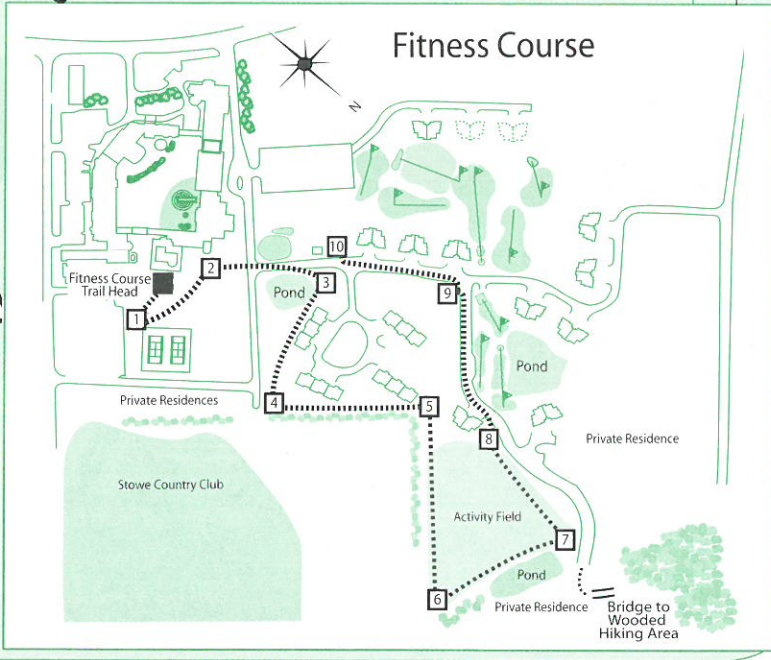

See Inset map for complete Fitness Course

Activity Field
Soccer
Baseball
Frisbee

Private Residence

Bridge to Wooded Hiking Area

Mountain Associates Realtors

Parking

Charlie B's Restaurant
Winfield's Bistro

Reception
Gift Shop
Concierge

Conference Center

Atrium
Wedding Circle

Spiritual Center

Spa at Stoweflake

Labyrinth
Spa Meditative Gardens

Covered Bridge

Sports Club

Spa Poolside Café

Indoor Pool

Outdoor Pool

Outdoor Hot Tub

Ski House
128

Fitness Course
Trail Head

Swing Set

Tennis Courts

Lawn Games

Parking

Private Residence

Private Residence

Stowe Country Club

Parking

Practice Sand Trap

Practice Green

Pond

9 Hole Practice Golf

648-651

652-655

656-659

680-683

676-679

668-671

672-675

The Meadows at Stoweflake Townhouses

620-625

638-643

626-631

632-637

Stoweflake Townhouses

660-663

664-667

Activity Field
Soccer
Baseball
Frisbee

Private Residence

Bridge to Wooded Hiking Area